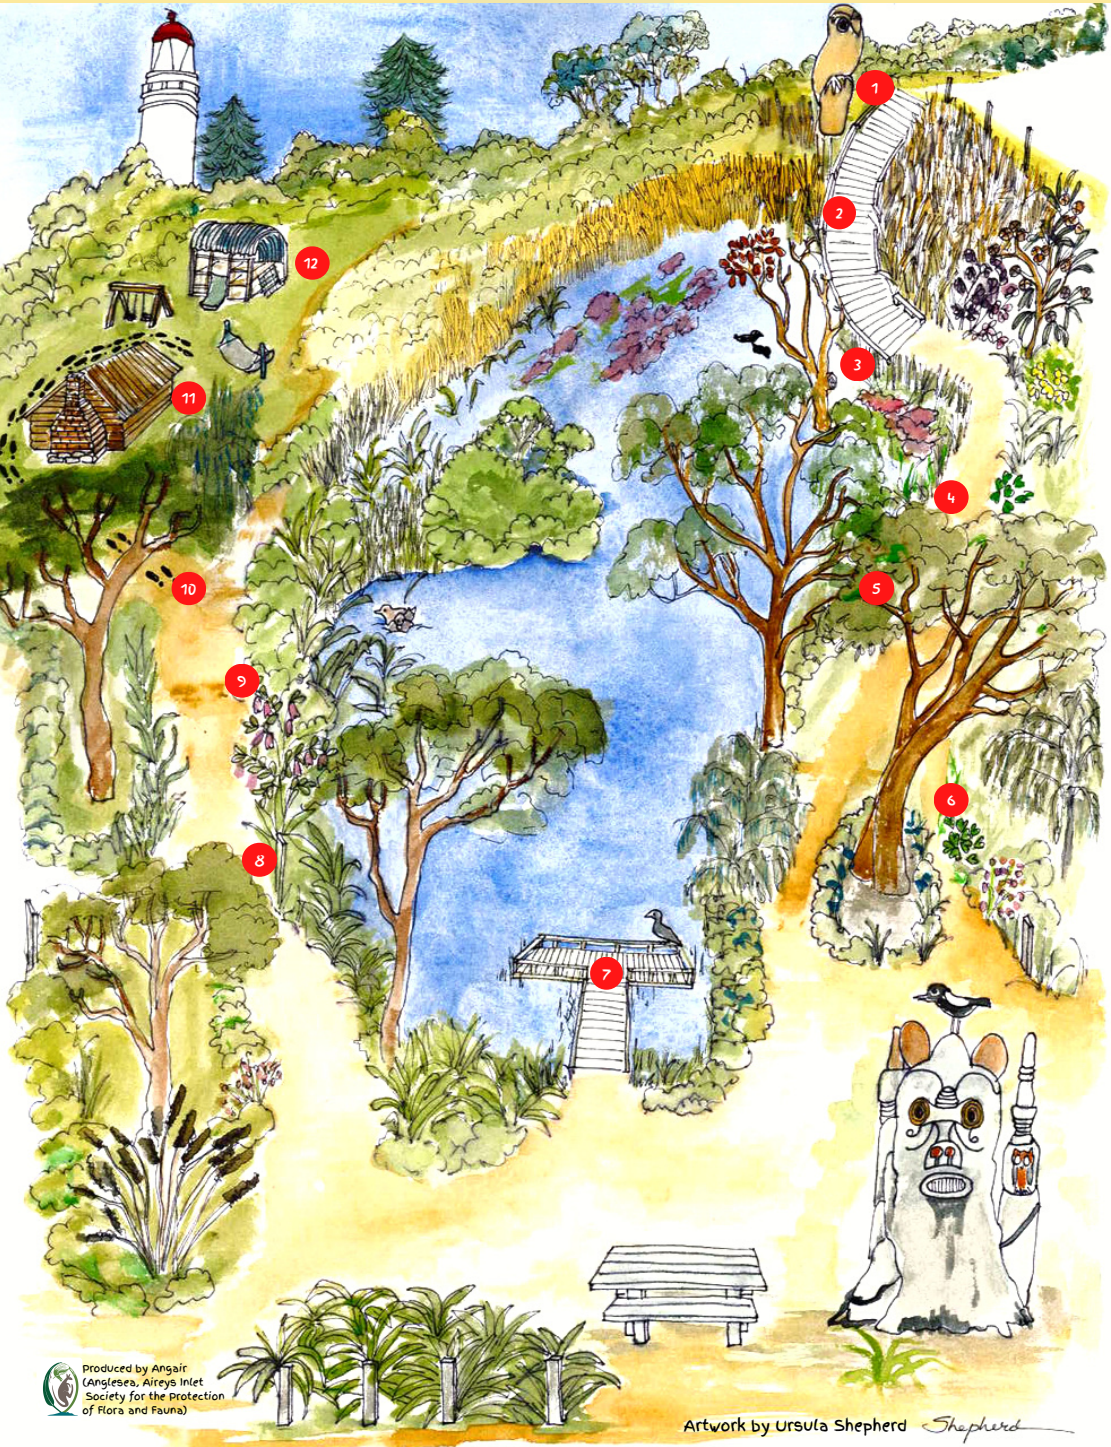

Allen Noble Sanctuary

Produced by Angair
(Angesea, Aireys Inlet
Society for the Protection
of Flora and Fauna)

Artwork by Ursula Shepherd Shepherd

Walk
Yan

Listen
Wurring

Look
Mirr

Feel
Comugeen

Learn
Ngarwa

Eurasian Coot

Lighthouse

Lichen

Karkalla

Pacific Black Duck

paper flower

Tall Spike Rush

purple Swamphen

Slender Knotweed

Scented Paper Bark Leaves

Mat Rush

Rough Bush Pea

Blackwood Wattle seed pods

Wood Duck

Water Ribbons

Prickly Teatree seed pods

Black Swan